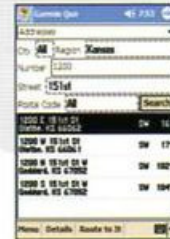

Waypoints: 1,000 with name and graphic symbol

Track log: 10,000 track log points

Trip computer: Resettable odometer, timers, average and maximum speeds

GPS performance

Receiver: Receiver: 12 parallel channel GPS receiver continuously tracks and uses up to 12 satellites to compute and update your position

Acquisition times:
Warm: Approximately 15 seconds
Cold: Approximately 45 seconds
AutoLocate®: Approximately 5 minutes

Update rate: 1/second, continuous

GPS Accuracy:

Position: <15 meters, 95% typical*

Velocity: 0.05 meter/sec steady state

DGPS (USCG) Accuracy:

Position: 3-5 meters, 95% typical*

Velocity: 0.05 meter/sec steady state

Dynamics: 6g's

Interfaces: CompactFlash® Type I or Type II with Garmin binary protocol

Antenna: Positionable ceramic patch

Physical

Size: 2"W x 1.7"H x 0.5"D (51 x 43 x 12.5 cm)

Weight: 1.5 oz (42 g)

Case: Rugged, high temperature plastic

Temp. range: 32°F to 140°F (0°C to 60°C)

Data storage: Uses Pocket PC internal memory

Map storage: 64 MB of flash memory for storing basemap and detailed maps included in cf Que. Maps may also be added to external storage cards and Pocket PC internal memory

Power

Source: Pocket PC CompactFlash slot

Voltage: 3.3V ± 5% or 5.0V ± 10%

Current draw: 65 mA typical

Accessories

Standard: MapSource City Select CD-ROM for Windows
Que navigation software
CD-ROM for Pocket PC
Universal PDA mount with adhesive base and portable friction base

Look up street addresses or points of interest.